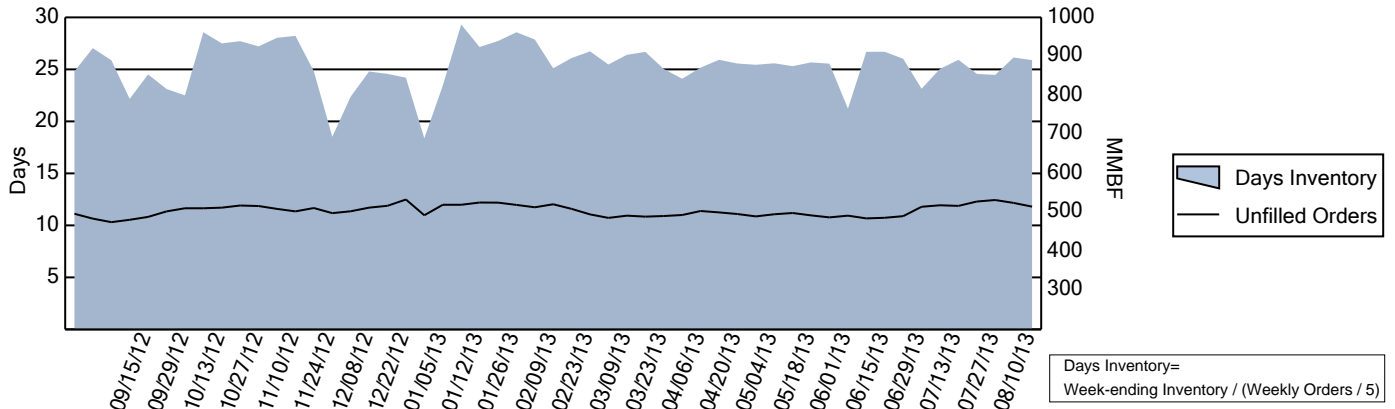

BAROMETER

For the week ending:
August 10, 2013

Published by Western Wood Products Association

522 SW Fifth Ave., Suite 500, Portland, OR 97204

Phone: 503-224-3930

© 1992, 2013 WWPA

ISSN: 0511-8255

Days Inventory Based on Orders

Production Year-to-Date by Region

Shipments Year-to-Date by Region

MBF	Reporting Week		Last Week		2 weeks ago		3 weeks ago		Year-to-Date Footage		
	Footage	% Inv.	Footage	% Inv.	Footage	% Inv.	Footage	% Inv.	Current Year	Last Year	% Diff.
Western											
Production	257,390	19.5%	261,593	19.8%	266,609	20.1%	261,148	19.7%	8,342,503	7,658,462	8.9%
Orders	254,330	19.3%	253,180	19.1%	270,241	20.4%	269,229	20.4%	8,329,633	7,625,478	9.2%
Shipments	264,068	20.0%	260,643	19.7%	266,262	20.1%	257,878	19.5%	8,306,003	7,608,108	9.2%
Unfilled Orders	514,833	39.1%	524,572	39.6%	532,035	40.2%	528,057	39.9%	514,833	492,378	4.6%
Inventories	1,317,445	-	1,324,123	-	1,323,173	-	1,322,828	-	1,317,445	1,238,491	6.4%
Coast											
Production	166,347	20.6%	169,237	20.8%	176,139	21.7%	170,630	21.0%	5,466,575	4,961,760	10.2%
Orders	162,586	20.1%	162,932	20.0%	171,485	21.1%	182,764	22.5%	5,442,233	4,915,611	10.7%
Shipments	171,421	21.2%	167,368	20.6%	174,897	21.5%	169,868	21.0%	5,424,831	4,913,461	10.4%
Unfilled Orders	287,391	35.5%	296,226	36.4%	300,662	37.0%	304,074	37.5%	287,391	262,170	9.6%
Inventories	808,720	-	813,794	-	811,925	-	810,684	-	808,720	772,304	4.7%
Inland											
Production	91,043	17.9%	92,356	18.1%	90,470	17.7%	90,518	17.7%	2,875,928	2,696,702	6.6%
Orders	91,744	18.0%	90,248	17.7%	98,756	19.3%	86,465	16.9%	2,887,400	2,709,867	6.6%
Shipments	92,647	18.2%	93,275	18.3%	91,365	17.9%	88,010	17.2%	2,881,172	2,694,647	6.9%
Unfilled Orders	227,442	44.7%	228,346	44.7%	231,373	45.3%	223,983	43.7%	227,442	230,208	-1.2%
Inventories	508,725	-	510,329	-	511,248	-	512,144	-	508,725	466,187	9.1%