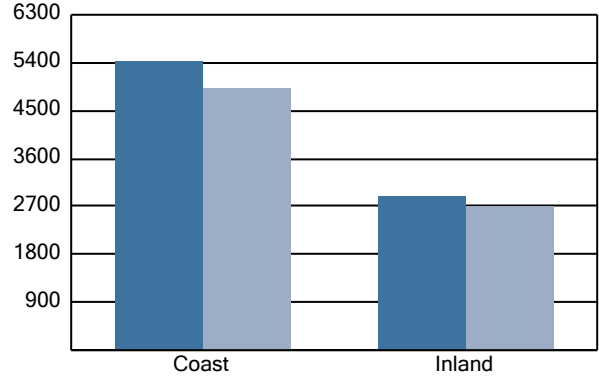

BAROMETER

For the week ending:
August 10, 2013

Published by Western Wood Products Association

522 SW Fifth Ave., Suite 500, Portland, OR 97204

Phone: 503-224-3930

© 1992, 2013 WWPA

ISSN: 0511-8255

Days Inventory Based on Orders

Production Year-to-Date by Region

Shipments Year-to-Date by Region

MBF	Reporting Week		Last Week		2 weeks ago		3 weeks ago		Year-to-Date Footage		
	Footage	% Inv.	Footage	% Inv.	Footage	% Inv.	Footage	% Inv.	Current Year	Last Year	% Diff.
Western											
Production	257,390	19.5%	261,593	19.8%	266,609	20.1%	261,148	19.7%	8,342,503	7,658,462	8.9%
Orders	254,330	19.3%	253,180	19.1%	270,241	20.4%	269,229	20.4%	8,329,633	7,625,478	9.2%
Shipments	264,068	20.0%	260,643	19.7%	266,262	20.1%	257,878	19.5%	8,306,003	7,608,108	9.2%
Unfilled Orders	514,833	39.1%	524,572	39.6%	532,035	40.2%	528,057	39.9%	514,833	492,378	4.6%
Inventories	1,317,445	-	1,324,123	-	1,323,173	-	1,322,828	-	1,317,445	1,238,491	6.4%
Coast											
Production	166,347	20.6%	169,237	20.8%	176,139	21.7%	170,630	21.0%	5,466,575	4,961,760	10.2%
Orders	162,586	20.1%	162,932	20.0%	171,485	21.1%	182,764	22.5%	5,442,233	4,915,611	10.7%
Shipments	171,421	21.2%	167,368	20.6%	174,897	21.5%	169,868	21.0%	5,424,831	4,913,461	10.4%
Unfilled Orders	287,391	35.5%	296,226	36.4%	300,662	37.0%	304,074	37.5%	287,391	262,170	9.6%
Inventories	808,720	-	813,794	-	811,925	-	810,684	-	808,720	772,304	4.7%
Inland											
Production	91,043	17.9%	92,356	18.1%	90,470	17.7%	90,518	17.7%	2,875,928	2,696,702	6.6%
Orders	91,744	18.0%	90,248	17.7%	98,756	19.3%	86,465	16.9%	2,887,400	2,709,867	6.6%
Shipments	92,647	18.2%	93,275	18.3%	91,365	17.9%	88,010	17.2%	2,881,172	2,694,647	6.9%
Unfilled Orders	227,442	44.7%	228,346	44.7%	231,373	45.3%	223,983	43.7%	227,442	230,208	-1.2%
Inventories	508,725	-	510,329	-	511,248	-	512,144	-	508,725	466,187	9.1%