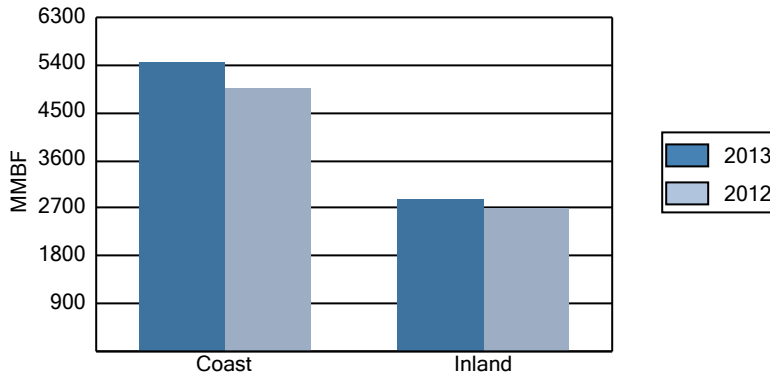

BAROMETER

For the week ending:
August 10, 2013

Published by Western Wood Products Association

522 SW Fifth Ave., Suite 500, Portland, OR 97204

Phone: 503-224-3930

© 1992, 2013 WWPA

ISSN: 0511-8255

Days Inventory Based on Orders

Production Year-to-Date by Region

Shipments Year-to-Date by Region

MBF	Reporting Week		Last Week		2 weeks ago		3 weeks ago		Year-to-Date Footage		
	Footage	% Inv.	Footage	% Inv.	Footage	% Inv.	Footage	% Inv.	Current Year	Last Year	% Diff.
Western											
Production	257,390	19.5%	261,593	19.8%	266,609	20.1%	261,148	19.7%	8,342,503	7,658,462	8.9%
Orders	254,330	19.3%	253,180	19.1%	270,241	20.4%	269,229	20.4%	8,329,633	7,625,478	9.2%
Shipments	264,068	20.0%	260,643	19.7%	266,262	20.1%	257,878	19.5%	8,306,003	7,608,108	9.2%
Unfilled Orders	514,833	39.1%	524,572	39.6%	532,035	40.2%	528,057	39.9%	514,833	492,378	4.6%
Inventories	1,317,445	-	1,324,123	-	1,323,173	-	1,322,828	-	1,317,445	1,238,491	6.4%
Coast											
Production	166,347	20.6%	169,237	20.8%	176,139	21.7%	170,630	21.0%	5,466,575	4,961,760	10.2%
Orders	162,586	20.1%	162,932	20.0%	171,485	21.1%	182,764	22.5%	5,442,233	4,915,611	10.7%
Shipments	171,421	21.2%	167,368	20.6%	174,897	21.5%	169,868	21.0%	5,424,831	4,913,461	10.4%
Unfilled Orders	287,391	35.5%	296,226	36.4%	300,662	37.0%	304,074	37.5%	287,391	262,170	9.6%
Inventories	808,720	-	813,794	-	811,925	-	810,684	-	808,720	772,304	4.7%
Inland											
Production	91,043	17.9%	92,356	18.1%	90,470	17.7%	90,518	17.7%	2,875,928	2,696,702	6.6%
Orders	91,744	18.0%	90,248	17.7%	98,756	19.3%	86,465	16.9%	2,887,400	2,709,867	6.6%
Shipments	92,647	18.2%	93,275	18.3%	91,365	17.9%	88,010	17.2%	2,881,172	2,694,647	6.9%
Unfilled Orders	227,442	44.7%	228,346	44.7%	231,373	45.3%	223,983	43.7%	227,442	230,208	-1.2%
Inventories	508,725	-	510,329	-	511,248	-	512,144	-	508,725	466,187	9.1%